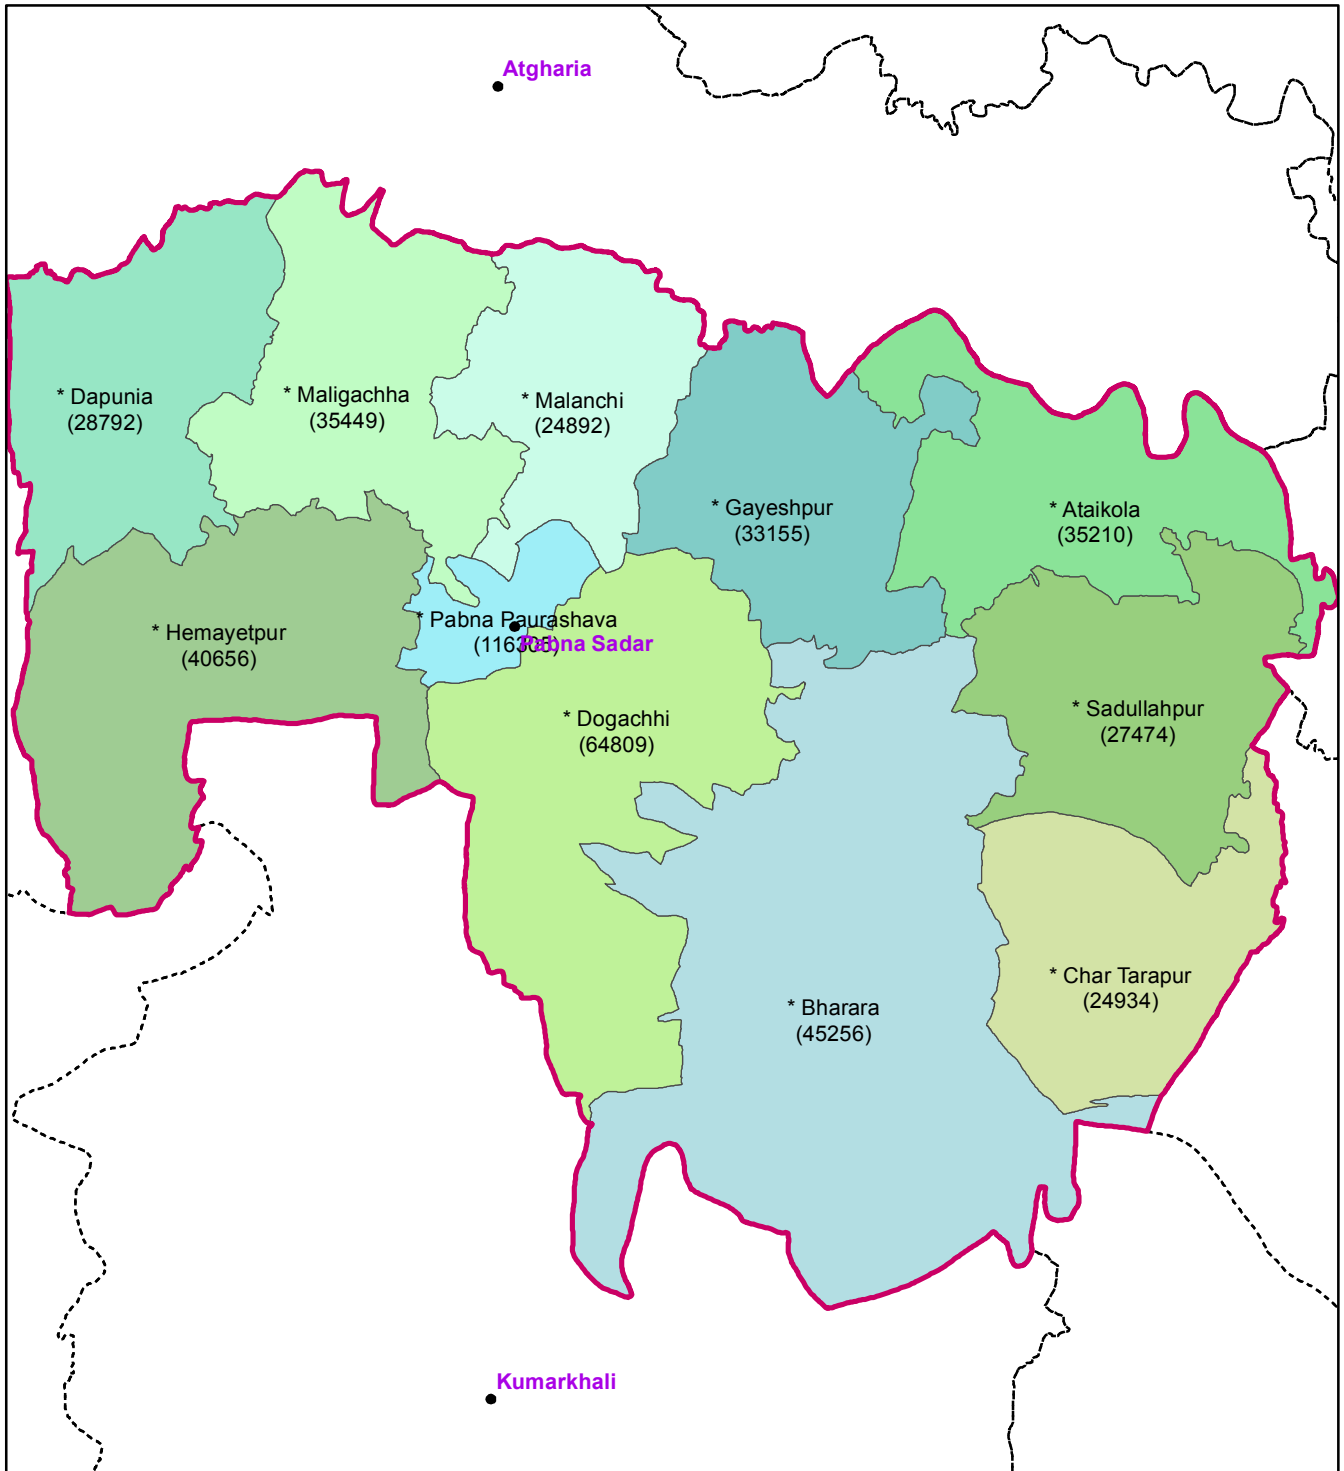

Constituency Number: 72
Constituency Name: Pabna-5

Delimitation of Electoral Areas of the Parliament

Legend

- New Constituency Border
- Old Constituency Border
- Upazila/Thana HQ
- * Union/ Ward (population)

0 1.25 2.5 5 Km