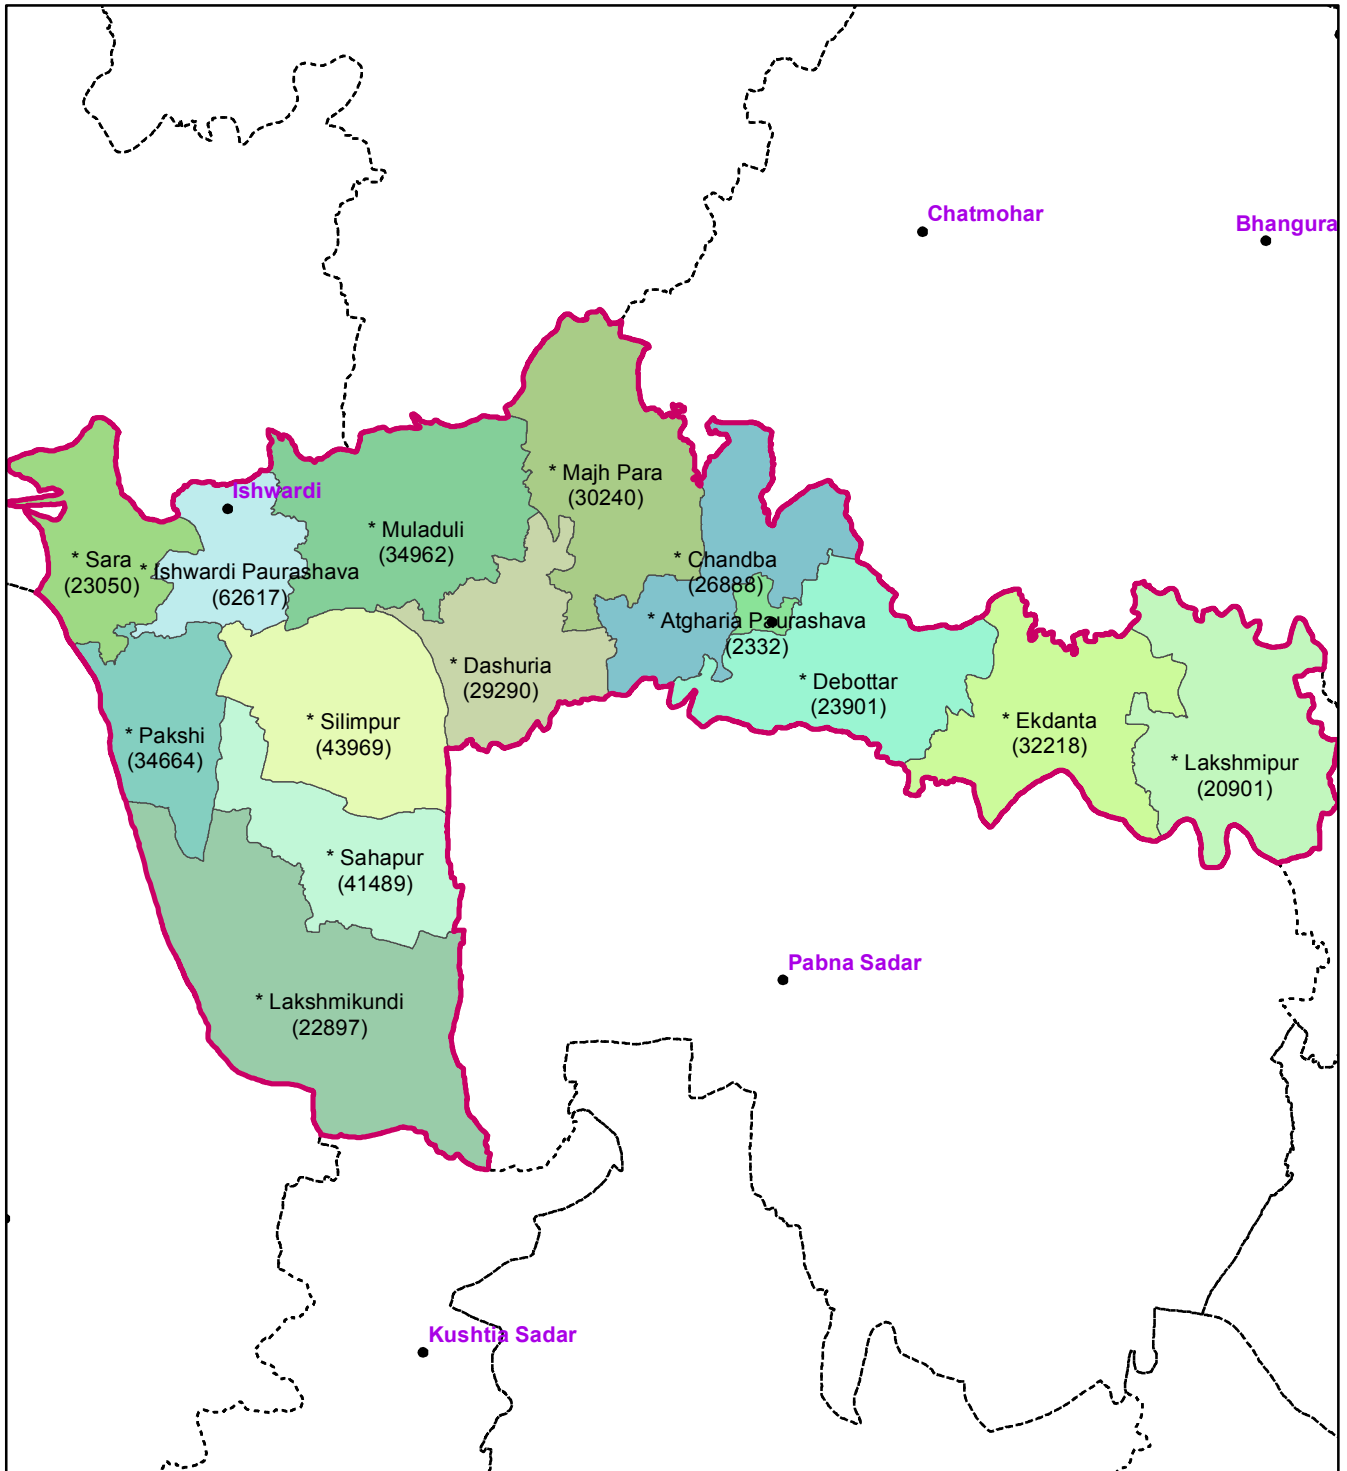

Constituency Number: 71
Constituency Name: Pabna-4

Delimitation of Electoral Areas of the Parliament

Legend

- New Constituency Border
- Old Constituency Border
- Upazila/Thana HQ
- * Union/ Ward (population)